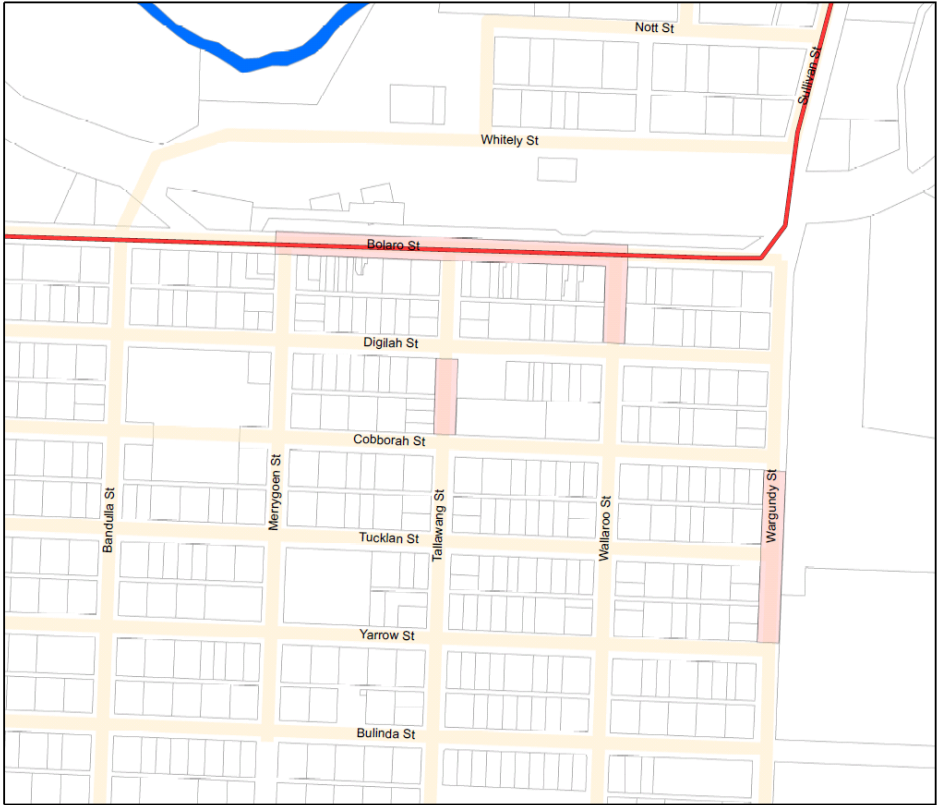

Meters
0 30 60 120

warrumbungle
 SHIRE COUNCIL

WARRUMBUNGLE SHIRE COUNCIL

ALCOHOL FREE ZONE

Coolah

N

Legend

-  Regional Rds
-  AlcoholFreeZone

Meters
 0 20 40 80

warrumbungle
 SHIRE COUNCIL

WARRUMBUNGLE SHIRE COUNCIL

ALCOHOL FREE ZONE

Coonabarabran

N

Legend

-  Highways
-  Regional Rds
-  AlcoholFreeZone

Meters
 0 45 90 180

WARRUMBUNGLE SHIRE COUNCIL
ALCOHOL FREE ZONE
Dunedoo

N

Legend
 Regional Rds
 AlcoholFreeZone

0 50 100 200
 Meters

WARRUMBUNGLE SHIRE COUNCIL
ALCOHOL FREE ZONE
Mendooran

N

Legend
 Regional Rds
 AlcoholFreeZone