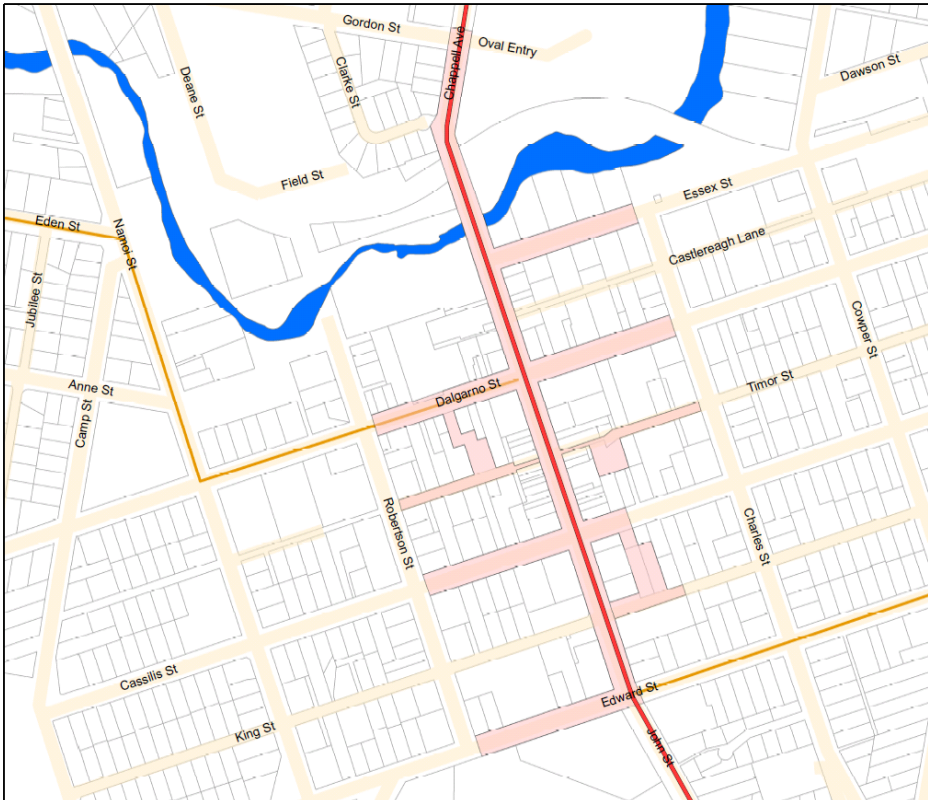

Meters
0 60 120 240

warrumbungle
SHIRE COUNCIL

**WARRUMBUNGLE
SHIRE
COUNCIL**

**ALCOHOL FREE
ZONE**

Binnaway

N

Legend

- Regional Rds
- AlcoholFreeZone

Meters
0 30 60 120

warrumbungle
 SHIRE COUNCIL

WARRUMBUNGLE SHIRE COUNCIL

ALCOHOL FREE ZONE

Coolah

N

Legend

-  Regional Rds
-  AlcoholFreeZone

Meters
 0 20 40 80

warrumbungle
 SHIRE COUNCIL

WARRUMBUNGLE SHIRE COUNCIL

ALCOHOL FREE ZONE

Coonabarabran

N

Legend

-  Highways
-  Regional Rds
-  AlcoholFreeZone

Meters
 0 45 90 180

WARRUMBUNGLE SHIRE COUNCIL
ALCOHOL FREE ZONE
Dunedoo

N

Legend
 Regional Rds
 AlcoholFreeZone

0 50 100 200
 Meters

WARRUMBUNGLE SHIRE COUNCIL
ALCOHOL FREE ZONE
Mendooran

N

Legend
 Regional Rds
 AlcoholFreeZone