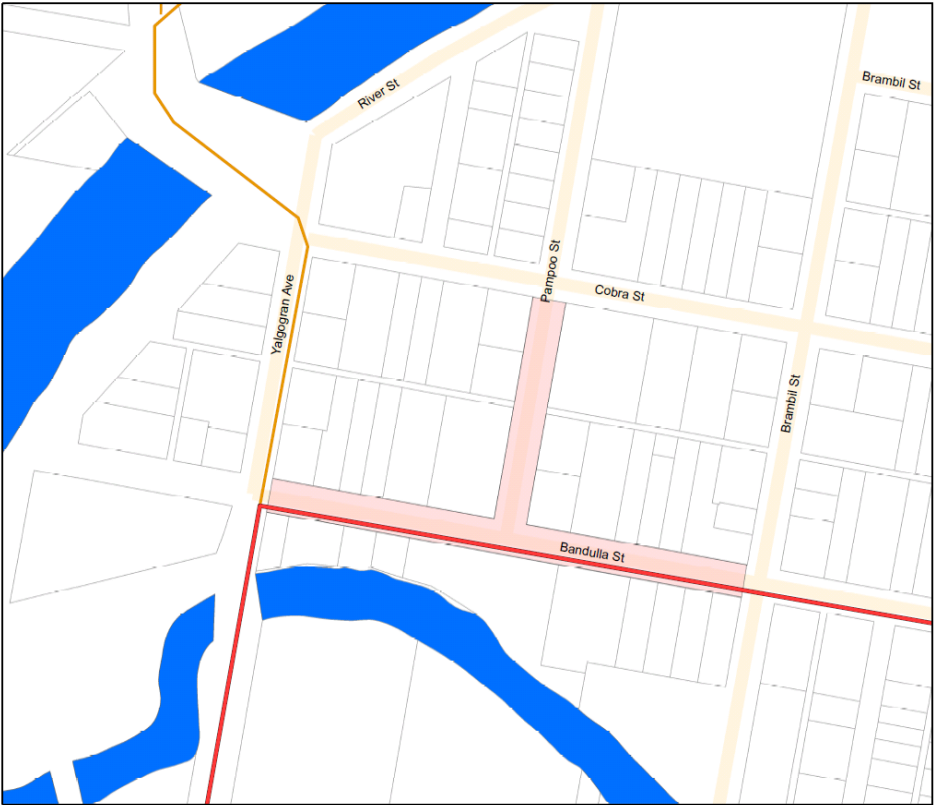

Meters
 0 45 90 180

WARRUMBUNGLE SHIRE COUNCIL
ALCOHOL FREE ZONE
Dunedoo

N

Legend
 Regional Rds
 AlcoholFreeZone

0 50 100 200
 Meters

WARRUMBUNGLE SHIRE COUNCIL
ALCOHOL FREE ZONE
Mendooran

N

Legend
 Regional Rds
 AlcoholFreeZone