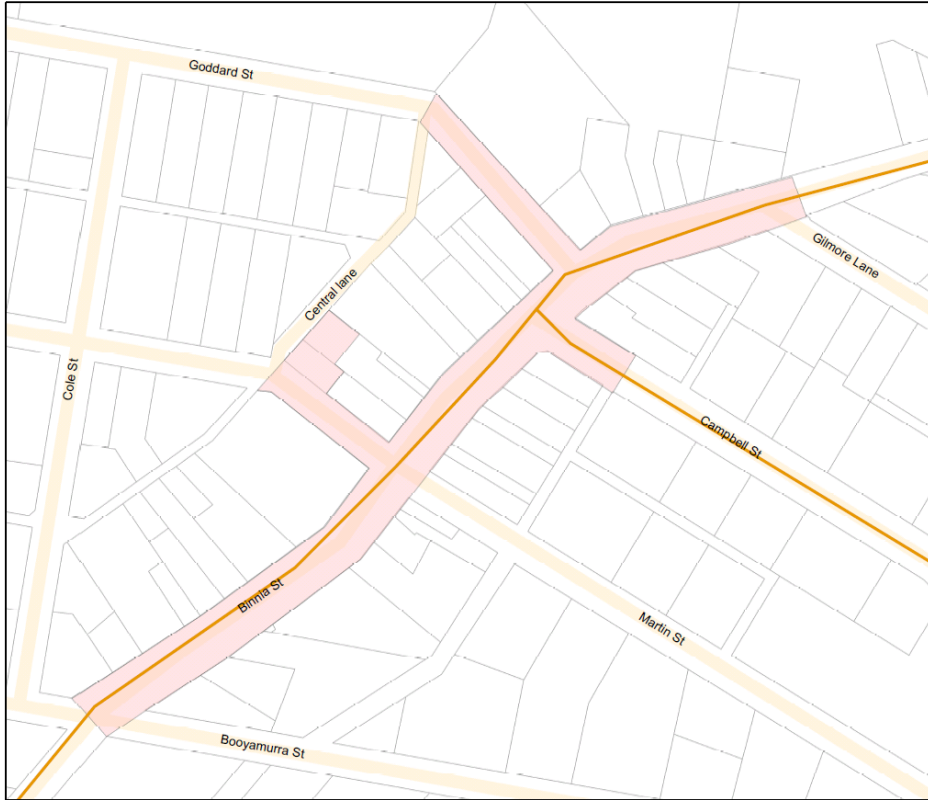

Attachment 1

warrumbungle
SHIRE COUNCIL

**WARRUMBUNGLE
SHIRE
COUNCIL**

**ALCOHOL FREE
ZONE**

Baradine

N

Legend

- AlcoholFreeZone
- Regional Rds

Meters
0 60 120 240

warrumbungle
SHIRE COUNCIL

**WARRUMBUNGLE
SHIRE
COUNCIL**

**ALCOHOL FREE
ZONE**

Binnaway

N

Legend

- Regional Rds
- AlcoholFreeZone

Meters
0 30 60 120

warrumbungle
 SHIRE COUNCIL

WARRUMBUNGLE SHIRE COUNCIL

ALCOHOL FREE ZONE

Coolah

N

Legend

-  Regional Rds
-  AlcoholFreeZone