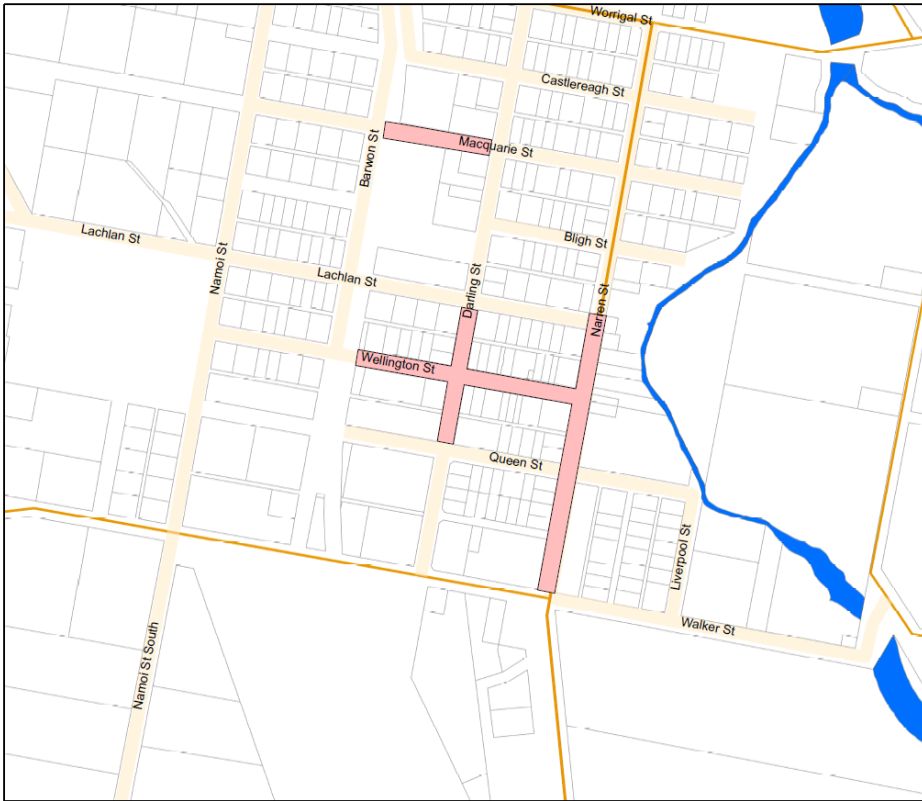

Attachment 1

warrumbungle
SHIRE COUNCIL

**WARRUMBUNGLE
SHIRE
COUNCIL**

**ALCOHOL FREE
ZONE**

Baradine

N

Legend

- AlcoholFreeZone
- Regional Rds

Meters
0 60 120 240

warrumbungle
SHIRE COUNCIL

**WARRUMBUNGLE
SHIRE
COUNCIL**

**ALCOHOL FREE
ZONE**

Binnaway

N

Legend

- Regional Rds
- AlcoholFreeZone

Meters
0 30 60 120

warrumbungle
 SHIRE COUNCIL

WARRUMBUNGLE SHIRE COUNCIL

ALCOHOL FREE ZONE

Coolah

N

Legend

-  Regional Rds
-  AlcoholFreeZone